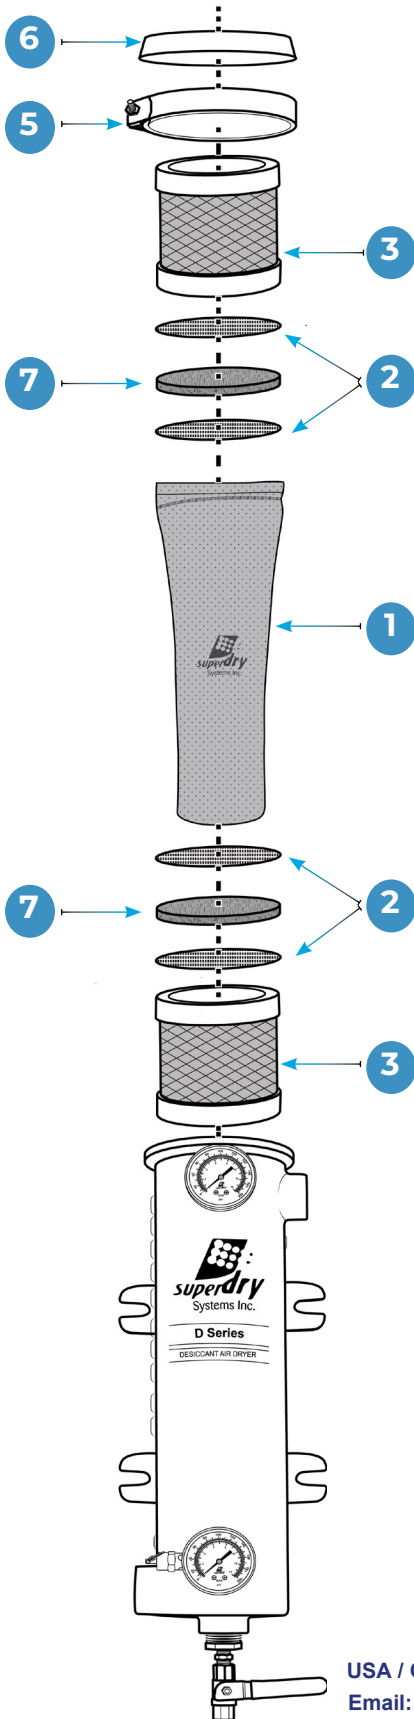

D Series

Compressed Air Dryers

PARTS **BREAKDOWN**

Models: **D-1** | **D-2** | **D-3** | **D-4**

 **NEXFLOW**

D Series

PARTS BREAKDOWN

Model: | D-1 |

Part #: 280-110

Item	Part #	Description	Qty
1,3,6,7	280-210	ED 1 - REPLACEMENT KIT	
2	280-305	SCD 1 - STAINLESS STEEL GRIDS	4
3	280-310	COD 1 - COALESCER ELEMENT	2
5	280-420	CLD 1 - STAINLESS STEEL CLAMP	1
6	280-423	ORD 1 - O-RING FOR D1	1
7	280-430	FELTD 1 - FELT PAD	2

Model: | D-2 |

Part #: 280-120

Item	Part #	Description	Qty
1,3,6,7	280-220	ED 2- REPLACEMENT KIT	1
2	280-306	SCD 2-3 - STAINLESS STEEL GRIDS	4
3	280-311	COD 2-3 - COALESCER ELEMENT	2
5	280-421	CLD 2-3 - STAINLESS STEEL CLAMP	1
6	280-424	ORD 2-3 - O-RING FOR D2-D3	1
7	280-431	FELTD 2-3 - FELT PAD	2

D Series

PARTS BREAKDOWN

Model: | D-3 |

Part #: 280-130

Item	Part #	Description	Qty
1,3,7,8	280-230	ED 3 - REPLACEMENT KIT	
2	280-306	SCD2-3 – STAINLESS STEEL GRIDS	5
3	280-311	COD2-3 – COALESCER ELEMENT	2
6	280-421	CLD2-3 – STAINLESS STEEL CLAMP	2
7	280-424	ORD2-3 – O’RING FOR D2-3	2
8	280-431	FELTD2-3 – FELT PAD	2
9	280-600	OSD3 – OUTLET SCREEN	1