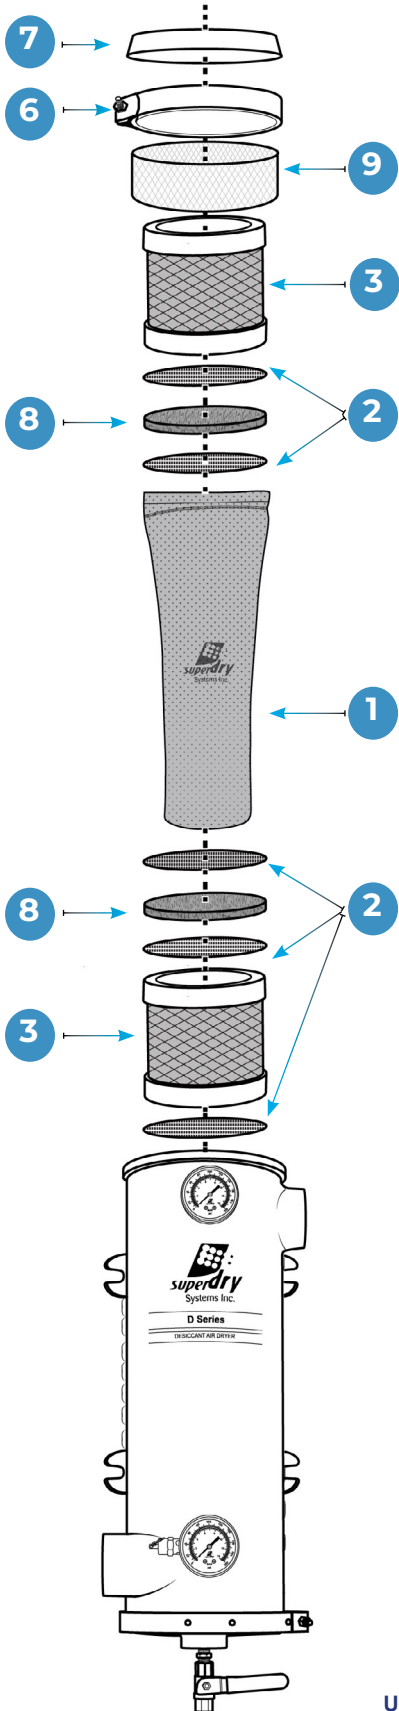

D Series

Compressed Air Dryers

PARTS **BREAKDOWN**

Models: **D-1** | **D-2** | **D-3** | **D-4**

 **NEXFLOW**

D Series

PARTS BREAKDOWN

Model: | D-1 |

Part #: 280-110

Item	Part #	Description	Qty
1,3,6,7	280-210	ED 1 - REPLACEMENT KIT	
2	280-305	SCD 1 - STAINLESS STEEL GRIDS	4
3	280-310	COD 1 - COALESCER ELEMENT	2
5	280-420	CLD 1 - STAINLESS STEEL CLAMP	1
6	280-423	ORD 1 - O-RING FOR D1	1
7	280-430	FELTD 1 - FELT PAD	2

Model: | D-2 |

Part #: 280-120

Item	Part #	Description	Qty
1,3,6,7	280-220	ED 2- REPLACEMENT KIT	1
2	280-306	SCD 2-3 - STAINLESS STEEL GRIDS	4
3	280-311	COD 2-3 - COALESCER ELEMENT	2
5	280-421	CLD 2-3 - STAINLESS STEEL CLAMP	1
6	280-424	ORD 2-3 - O-RING FOR D2-D3	1
7	280-431	FELTD 2-3 - FELT PAD	2

D Series

PARTS BREAKDOWN

Model: | D-3 |

Part #: 280-130

Item	Part #	Description	Qty
1,3,7,8	280-230	ED 3 - REPLACEMENT KIT	
2	280-306	SCD2-3 – STAINLESS STEEL GRIDS	5
3	280-311	COD2-3 – COALESCER ELEMENT	2
6	280-421	CLD2-3 – STAINLESS STEEL CLAMP	2
7	280-424	ORD2-3 – O’RING FOR D2-3	2
8	280-431	FELTD2-3 – FELT PAD	2
9	280-600	OSD3 – OUTLET SCREEN	1